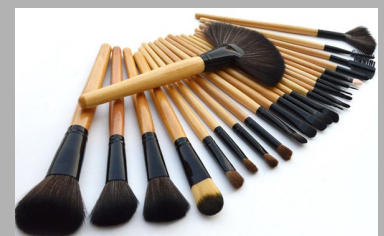

Structure

- ★ Blending Bronzer \$9
- ★ Illuminating Powder \$8
- ★ Blushing Beauty \$5
- ★ Camera Finishing Powder \$10
- ★ Illuminate & Contour Palette \$13
- ★ Matte & Dewy Set Spray \$8

Talented Tool Sets

- ★ 24-PC Full Coverage Set \$42
- ★ 15-PC Royal Blue Brush Set \$30
- ★ 5-PC Contour Set \$24

Luring Lips

- ★ Love-struck Lips  \$7
- ★ Matte Lips  \$7
- ★ Sweet & Soft  \$7
- ★ Lip Pencil \$3

Brow Bar

- ★ Brow Pencil \$3
- ★ Lash/Brow Groomer \$2
- ★ Tweezer & Scissor Set \$3
- ★ Brow Stick \$6
- ★ Tinted Brow Mascara \$6
- ★ Statement Pomade \$7